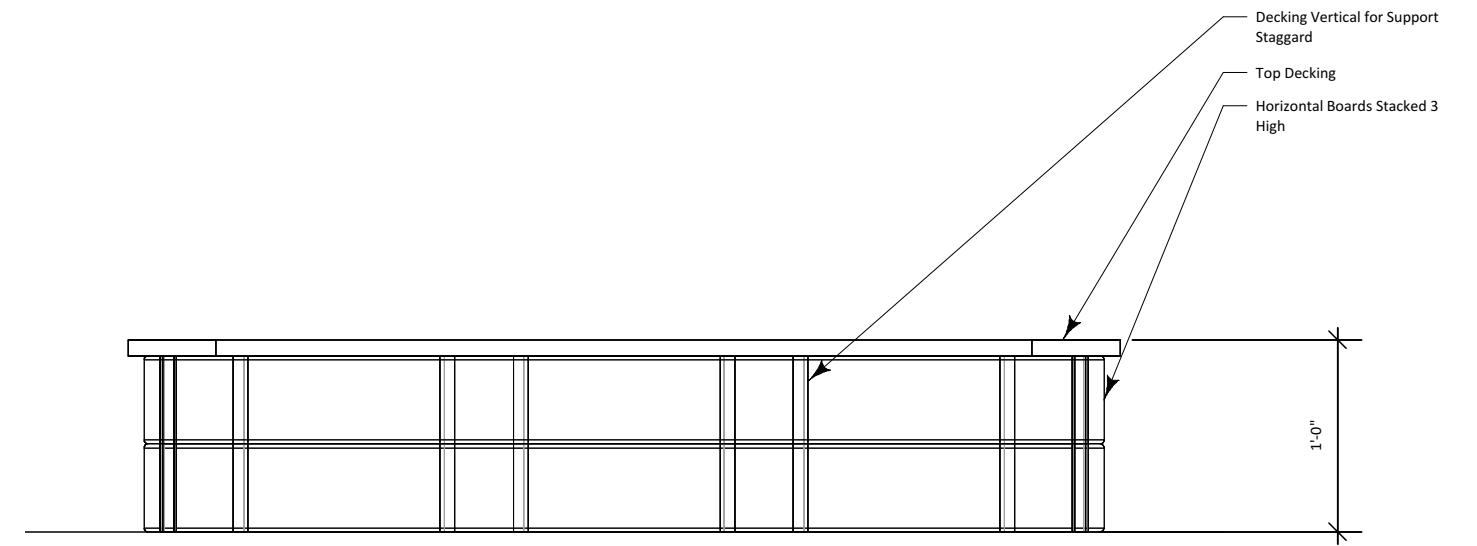

Top View

Side View

New Castle Steel Group
 160 Exeter Drive, Winchester, VA
 22603-8605 USA
 P: 1-800-BUY-TREX

Project #		#2023-02	
PSF	Drawn By	Date	Area
	ACB	2/4/23	
Scale:	Sheet#		
1/4"=1'-0"			

Project Info
Planter Box
2 Boards High